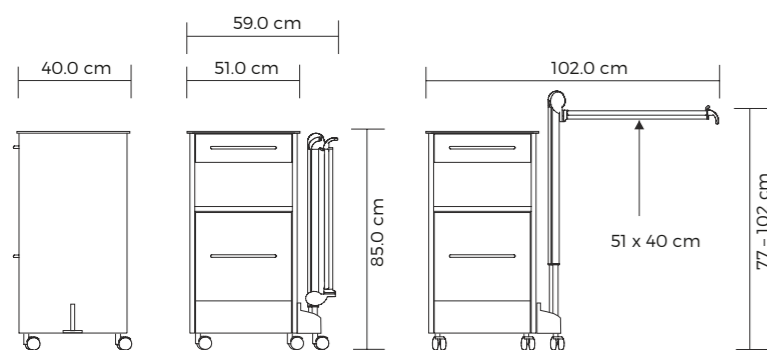

External dimensions/height adjustment range:

ITEM	PARAMETERS
Minimum height	85cm
Expansion length	102cm
Folding length	59cm
Side board size	45*31.5cm
Side board height	77-102cm
Drawer size	40*33*8cm
Small cabinet size	44*36.5*24cm
Hollow inter-layer	44*36.5*25cm
Table size	51*40cm

Adjustment panels

The overbed table is height-adjustable and tiltable, and comes as standard in the same decor as the front panels (standard). Just press the panel to unfold the table quickly and easily without using any tools. And it can rotate the table top to provide the most comfortable angle for the patient.

Main features

- Aluminum alloy frame with HPL compact board body
- One drawer with lock
- Middle open cabinet
- One cabinet at bottom
- Foldable over bed table
- Height of dining table is adjustable from 780mm to 1110mm
- The top of dining table can be tilting, also foldable