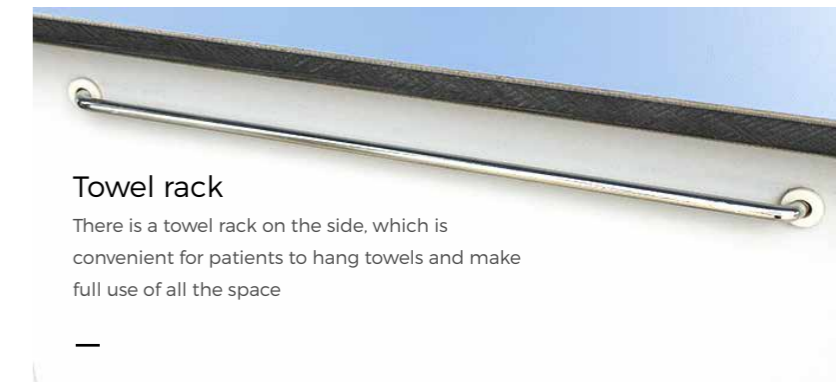

Adjustment panels

The overbed table is height-adjustable and tiltable, and comes as standard in the same decor as the front panels (standard). Just press the panel to unfold the table quickly and easily without using any tools. And it can rotate the table top to provide the most comfortable angle for the patient.

Main features

- Aluminum alloy frame with HPL compact board body
- One drawer with lock
- Middle open cabinet
- One cabinet at bottom
- Foldable over bed table
- Height of dining table is adjustable from 780mm to 1110mm
- The top of dining table can be tilting, also foldable